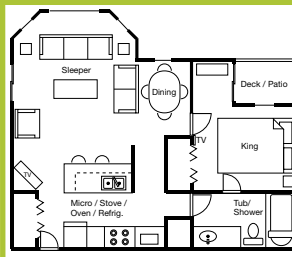

HARBOR

- King Bed
 - Sitting Area
 - Full Bath
 - Counter Bar Dining
- Sleeps up to 2*

SPINNAKER

- Queen Bed
 - Full Bath
 - Queen Sleeper Sofa
 - Table & Chair Dining
- Sleeps up to 4*

* Unit may vary in size and layout

FLAGSHIP LOFT 1 OR 2 BATH

- King Bed in Loft
 - Available in 1 or 2 Baths
 - Queen Sleeper Sofa
 - Counter Bar Dining
- Sleeps up to 4*

* Unit may vary in size and layout

ADMIRALS

- Most spacious 1-bedroom.*
- King Bed
 - Full Bath
 - Queen Sleeper Sofa
 - Table & Chair Dining
- Sleeps up to 4*

SPINNAKER LOFT

- King Bed in Loft
 - Double Bed in Semi-Private Alcove
 - Full Bath
 - Queen Sleeper Sofa
 - Table & Chair Dining
- Sleeps up to 6*

* Suites not attached to indoor pool/whirlpool building