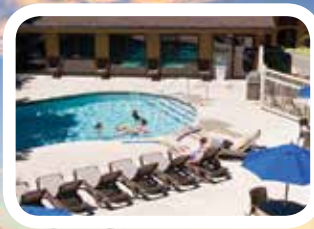

HARBOR

- King Bed
 - Sitting Area
 - Full Bath
 - Counter Bar Dining
- Sleeps up to 2*

SPINNAKER

- Queen Bed
 - Full Bath
 - Queen Sleeper Sofa
 - Table & Chair Dining
- Sleeps up to 4*

* Unit may vary in size and layout