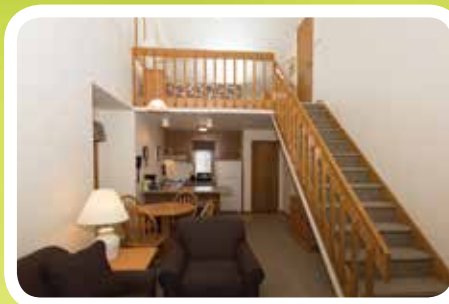

P. O. Box 16
Egg Harbor, WI 54209
TheLandingResort.com

SO CLOSE TO YOU..

- Green Bay (60 miles)
- Milwaukee (160 miles)
- Madison (200 miles)
- Chicago (250 miles)
- Minneapolis/St. Paul (320 miles)

Add'l Guests Stay FREE!
Open Year-round • Located in Egg Harbor