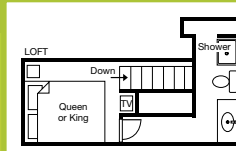

SPINNAKER LOFT 2 BATH

1. King Bed in Loft
   - Double Bed in Semi-Private Alcove
   - 2 Full Baths
   - Queen Sleeper Sofa
   - Table & Chair Dining
2. *Sleeps up to 6*