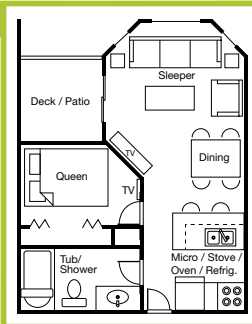

HARBOR

- King Bed
 - Sitting Area
 - Full Bath
 - Counter Bar Dining
- Sleeps up to 2*

SPINNAKER

- Queen Bed
 - Full Bath
 - Queen Sleeper Sofa
 - Table & Chair Dining
- Sleeps up to 4*

* Unit may vary in size and layout

FLAGSHIP LOFT 1 OR 2 BATH

- King Bed in Loft
 - Available in 1 or 2 Baths
 - Queen Sleeper Sofa
 - Counter Bar Dining
- Sleeps up to 4*

* Unit may vary in size and layout

ADMIRALS

- Most spacious 1-bedroom.*
- King Bed
 - Full Bath
 - Queen Sleeper Sofa
 - Table & Chair Dining
- Sleeps up to 4*