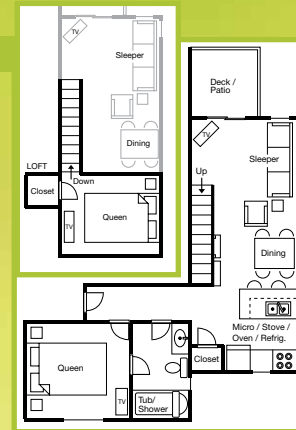

CAPTAINS LOFT *

1. Queen Bed in Loft
   - Queen Bed in Private Bedroom
   - Full Bath
   - Queen Sofa Sleeper
   - Table & Chair Dining
2. *Sleeps up to 6*