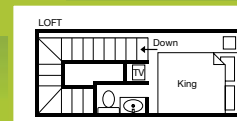

SPINNAKER LOFT 1.5 BATH *

1. King Bed in Loft
   - Double Bed in Semi-Private Alcove
   - 1.5 Baths
   - Queen Sleeper Sofa
   - Table & Chair Dining
2. *Sleeps up to 6*