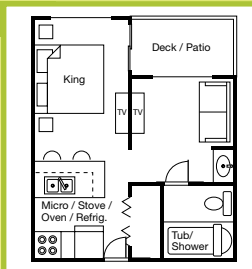

HARBOR

- King Bed
 - Sitting Area
 - Full Bath
 - Counter Bar Dining
- Sleeps up to 2*

SPINNAKER

- Queen Bed
 - Full Bath
 - Queen Sleeper Sofa
 - Table & Chair Dining
- Sleeps up to 4*

* Unit may vary in size and layout

FLAGSHIP LOFT 1 OR 2 BATH

- King Bed in Loft
 - Available in 1 or 2 Baths
 - Queen Sleeper Sofa
 - Counter Bar Dining
- Sleeps up to 4*

* Unit may vary in size and layout

ADMIRALS

- Most spacious 1-bedroom.*
- King Bed
 - Full Bath
 - Queen Sleeper Sofa
 - Table & Chair Dining
- Sleeps up to 4*