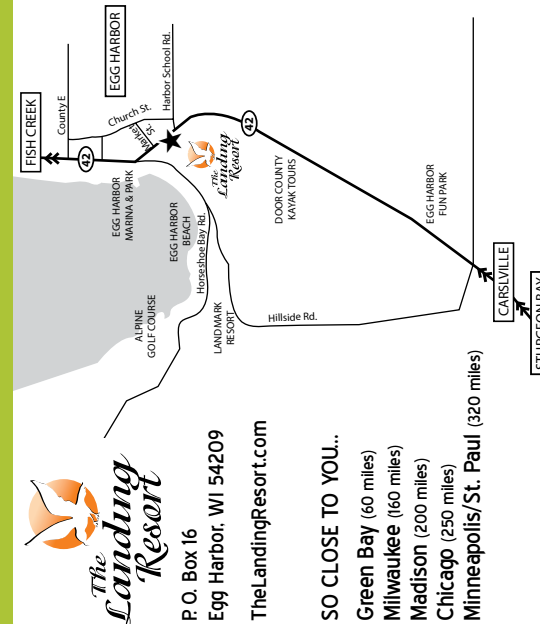

Nestled in a peaceful wooded setting, the perfect homebase to experience Door County.

The Landing Resort your home away from home

Located in the picturesque village of Egg Harbor, Door County's Landing Resort is nestled in a quiet, wooded setting and situated in a historic community that provides the perfect balance between small-town charm and more worldly amenities. Just a dozen miles north of Sturgeon Bay and six miles south of Fish Creek, this naturally beautiful upper-midwest playground entertains visitors from around the world. From excellent dining and shopping opportunities — just footsteps away — to challenging golf courses and diverse outdoor recreation, you're sure to entertain all.

Come and enjoy our wooded grounds and the relaxed atmosphere any time of the year. We are your home away from home.

P. O. Box 16
Egg Harbor, WI 54209
TheLandingResort.com

SO CLOSE TO YOU..

- Green Bay (60 miles)
- Milwaukee (160 miles)
- Madison (200 miles)
- Chicago (250 miles)
- Minneapolis/St. Paul (320 miles)

Add'l Guests Stay FREE!
Open Year-round • Located in Egg Harbor

A Comfortable Change of Scenery
where your relaxing vacation begins

7741 State Highway 42 • P. O. Box 16
Egg Harbor, WI 54209

1.800.851.8919 • 920.868.3282
www.TheLandingResort.com