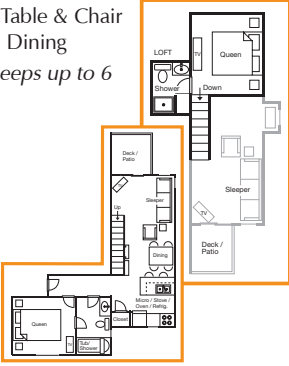

Come and enjoy our wooded surroundings and the relaxed ambiance during any season in Door County.

2 BED QUEEN LOFT/QUEEN PRIVATE 2 BATH*

- Queen Bed in Loft
- Queen Bed in Private Bedroom
- 2 Full Baths
- Queen Sofa Sleeper
- Table & Chair Dining

Sleeps up to 6