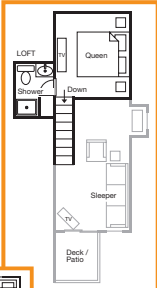

3 BED QUEEN LOFT/QUEEN/QUEEN 2 BATH*

- Queen Bed in Loft
- 2 Queen Beds in Private Bedrooms
- 2 Full Baths
- Queen Sofa Sleeper
- Table & Chair Dining

Sleeps up to 8

Loft Lower Level: Similar to the King Private / Queen Private. (Partial view shown to left.)

3 BED KING LOFT/QUEEN ALCOVE/KING 2 BATH

- King Bed in Loft
- Queen Bed in Semi-Private Alcove in Loft
- King Bed in Private Bedroom
- 2 Full Baths
- Queen Sofa Sleeper
- Table & Chair Dining

Sleeps up to 8