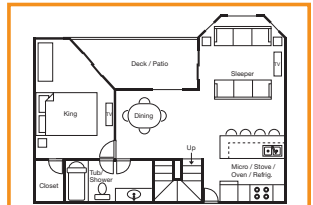

booking & cancellation policies

A 5.5% sales tax and an 8% room tax will be added to all reservations and a 50% deposit is required at the time of booking. We accept Visa, MasterCard and Discover. The deposit minus a $25 cancellation fee will be refunded only upon notice of cancellation received 14 days prior to arrival date. Cancellations made within the 14 days will be refunded minus a $25 cancellation fee only if we are able to re-rent all nights reserved. There are no refunds on early check-outs. You are responsible for all nights reserved, including "no shows".

Check-In Time 4:00 PM • Check-Out Time 10:00 AM

7741 State Highway 42
Egg Harbor, WI 54209