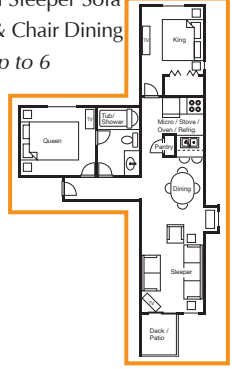

2 BED KING PRIVATE/QUEEN PRIVATE*

- King Bed in Private Bedroom
- Queen Bed in Private Bedroom
- Full Bath
- Queen Sleeper Sofa
- Table & Chair Dining

Sleeps up to 6