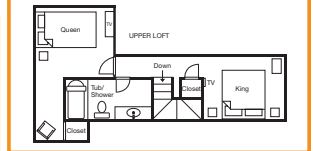

booking & cancellation policies

A 5.5% sales tax and an 8% room tax will be added to all reservations and a 50% deposit is required at the time of booking. We accept Visa, MasterCard and Discover. The deposit minus a $25 cancellation fee will be refunded only upon notice of cancellation received 14 days prior to arrival date. Cancellations made within the 14 days will be refunded minus a $25 cancellation fee only if we are able to re-rent all nights reserved. There are no refunds on early check-outs. You are responsible for all nights reserved, including "no shows".

Check-In Time 4:00 PM • Check-Out Time 10:00 AM

7741 State Highway 42
Egg Harbor, WI 54209