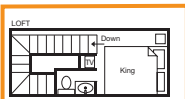

1 BED KING LOFT

- King Bed in Loft
- Available in 1 or 2 Baths
- Queen Sleeper Sofa
- Counter Bar Dining

*Sleeps up to 4
 Unit varies in size & layout*

2 BED KING LOFT/DBL ALCOVE

- King Bed in Loft
- Double Bed in Semi-Private Alcove
- Full Bath
- Queen Sleeper Sofa
- Table & Chair Dining

Sleeps up to 6

2 BED KING LOFT/DBL ALCOVE 1.5 BATH*

- King Bed in Loft
- Double Bed in Semi-Private Alcove
- 1.5 Baths
- Queen Sleeper Sofa
- Table & Chair Dining

Loft Lower Level: Same as the King Loft / Dbl Alcove