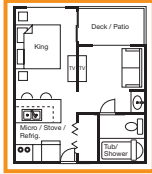

1 BED KING STUDIO

- King Bed
- Sitting Area
- Full Bath
- Counter Bar Dining

Sleeps up to 2