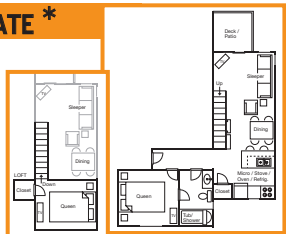

* Suites not attached to indoor pool/whirlpool building