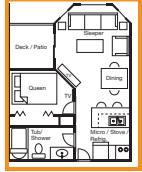

1 BED KING STUDIO

- King Bed
- Sitting Area
- Full Bath
- Counter Bar Dining

Sleeps up to 2

1 BED QUEEN OR QUEEN *

- Queen Bed in Private Bedroom
- Full Bath
- Queen Sleeper Sofa
- Table & Chair Dining

Sleeps up to 4.

1 BED KING LOFT

- King Bed in Loft
- Available in 1 or 2 Baths
- Queen Sleeper Sofa
- Counter Bar Dining

*Sleeps up to 4
 Unit varies in size & layout*

2 BED KING LOFT/DBL ALCOVE

- King Bed in Loft
- Double Bed in Semi-Private Alcove
- Full Bath
- Queen Sleeper Sofa
- Table & Chair Dining