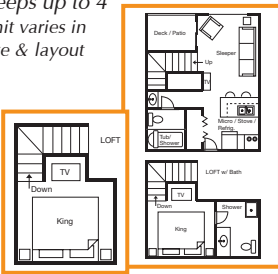

1 BED KING STUDIO

- King Bed
- Sitting Area
- Full Bath
- Counter Bar Dining

Sleeps up to 2

1 BED QUEEN OR QUEEN *

- Queen Bed in Private Bedroom
- Full Bath
- Queen Sleeper Sofa
- Table & Chair Dining

Sleeps up to 4.

1 BED KING LOFT

- King Bed in Loft
- Available in 1 or 2 Baths
- Queen Sleeper Sofa
- Counter Bar Dining

*Sleeps up to 4
 Unit varies in size & layout*

2 BED KING LOFT/DBL ALCOVE

- King Bed in Loft
- Double Bed in Semi-Private Alcove
- Full Bath
- Queen Sleeper Sofa
- Table & Chair Dining

Sleeps up to 6

2 BED KING LOFT/DBL ALCOVE 1.5 BATH*

- King Bed in Loft
- Double Bed in Semi-Private Alcove
- 1.5 Baths
- Queen Sleeper Sofa
- Table & Chair Dining

Loft Lower Level: Same as the King Loft / Dbl Alcove