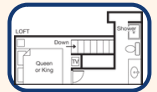

2 BED: KING LOFT/DBL ALCOVE 1.5 BATH*

- King Bed in Loft
 - Double Bed in Semi-Private Alcove
 - 1.5 Baths
 - Queen Sleeper Sofa
 - Table & Chair Dining
- Sleeps up to 6*

Loft Lower Level: Same as the King Loft / Dbl Alcove

2 BED: KING LOFT/DBL ALCOVE 2 BATH

- King Bed in Loft
 - Double Bed in Semi-Private Alcove
 - 2 Full Baths
 - Queen Sleeper Sofa
 - Table & Chair Dining
- Sleeps up to 6*

Loft Lower Level: Same as the King Loft / Dbl Alcove