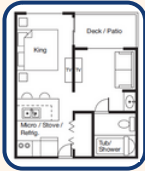

Make your reservation today for a relaxing vacation in the heart of charming Egg Harbor. All suites have a fully-equipped kitchenette (1 Bed) or kitchen (2 or 3 Bed).

1.800.851.8919 ◦ 920.863.3282
www.TheLandingResort.com
stay@thelandingresort.com

1 BED: KING STUDIO

- King Bed
 - Sitting Area
 - Full Bath
 - Counter Bar Dining
- Sleeps up to 2*

1 BED: QUEEN OR QUEEN *

- Queen bed in Private Bedroom
 - Full Bath
 - Queen Sleeper Sofa
 - Table & Chair Dining
- Sleeps up to 4*

1 BED: KING LOFT

- King Bed in Loft
 - Available in 1 or 2 Baths
 - Queen Sleeper Sofa
 - Counter Bar Dining
- Sleeps up to 4*

2 BED: KING LOFT/DBL ALCOVE

- King Bed in Loft
 - Double Bed in Semi-Private Alcove
 - Full Bath
 - Queen Sleeper Sofa
 - Table & Chair Dining
- Sleeps up to 6*