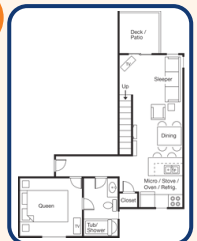

1 BED: KING LOFT

- King Bed in Loft
 - Available in 1 or 2 Baths
 - Queen Sleeper Sofa
 - Counter Bar Dining
- Sleeps up to 4*

2 BED: KING LOFT/DBL ALCOVE

- King Bed in Loft
 - Double Bed in Semi-Private Alcove
 - Full Bath
 - Queen Sleeper Sofa
 - Table & Chair Dining
- Sleeps up to 6*

2 BED: KING LOFT/DBL ALCOVE 2 BATH

- King Bed in Loft
 - Double Bed in Semi-Private Alcove
 - 2 Full Baths
 - Queen Sleeper Sofa
 - Table & Chair Dining
- Sleeps up to 6*

Loft Lower Level: Same as the King Loft / Dbl Alcove

2 BED: QUEEN LOFT/QUEEN PRIVATE*

- Queen Bed in Loft
 - Queen Bed in Private Bedroom
 - Full Bath
 - Queen Sleeper Sofa
 - Table & Chair Dining
- Sleeps up to 6*

*Suites not attached to indoor pool/whirlpool building