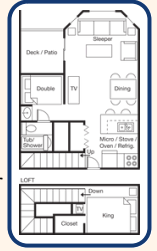

1 BED: KING STUDIO

- King Bed
 - Sitting Area
 - Full Bath
 - Counter Bar Dining
- Sleeps up to 2*

1 BED: QUEEN OR QUEEN *

- Queen bed in Private Bedroom
 - Full Bath
 - Queen Sleeper Sofa
 - Table & Chair Dining
- Sleeps up to 4*

1 BED: KING LOFT

- King Bed in Loft
 - Available in 1 or 2 Baths
 - Queen Sleeper Sofa
 - Counter Bar Dining
- Sleeps up to 4*

2 BED: KING LOFT/DBL ALCOVE

- King Bed in Loft
 - Double Bed in Semi-Private Alcove
 - Full Bath
 - Queen Sleeper Sofa
 - Table & Chair Dining
- Sleeps up to 6*

2 BED: KING LOFT/DBL ALCOVE 1.5 BATH*

- King Bed in Loft
 - Double Bed in Semi-Private Alcove
 - 1.5 Baths
 - Queen Sleeper Sofa
 - Table & Chair Dining
- Sleeps up to 6*

Loft Lower Level: Same as the King Loft / Dbl Alcove