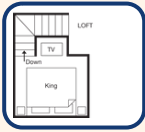

1 BED: KING STUDIO

- King Bed
 - Sitting Area
 - Full Bath
 - Counter Bar Dining
- Sleeps up to 2*

1 BED: QUEEN OR QUEEN *

- Queen bed in Private Bedroom
 - Full Bath
 - Queen Sleeper Sofa
 - Table & Chair Dining
- Sleeps up to 4*

1 BED: KING LOFT

- King Bed in Loft
 - Available in 1 or 2 Baths
 - Queen Sleeper Sofa
 - Counter Bar Dining
- Sleeps up to 4*

2 BED: KING LOFT/DBL ALCOVE

- King Bed in Loft
 - Double Bed in Semi-Private Alcove
 - Full Bath
 - Queen Sleeper Sofa
 - Table & Chair Dining
- Sleeps up to 6*