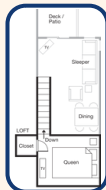

1 BED: KING LOFT

- King Bed in Loft
 - Available in 1 or 2 Baths
 - Queen Sleeper Sofa
 - Counter Bar Dining
- Sleeps up to 4*

2 BED: KING LOFT/DBL ALCOVE

- King Bed in Loft
 - Double Bed in Semi-Private Alcove
 - Full Bath
 - Queen Sleeper Sofa
 - Table & Chair Dining
- Sleeps up to 6*

2 BED: KING LOFT/DBL ALCOVE 1.5 BATH*

- King Bed in Loft
 - Double Bed in Semi-Private Alcove
 - 1.5 Baths
 - Queen Sleeper Sofa
 - Table & Chair Dining
- Sleeps up to 6*

Loft Lower Level: Same as the King Loft / Dbl Alcove

2 BED: KING LOFT/DBL ALCOVE 2 BATH

- King Bed in Loft
 - Double Bed in Semi-Private Alcove
 - 2 Full Baths
 - Queen Sleeper Sofa
 - Table & Chair Dining
- Sleeps up to 6*

Loft Lower Level: Same as the King Loft / Dbl Alcove

2 BED: QUEEN LOFT/QUEEN PRIVATE*

- Queen Bed in Loft
 - Queen Bed in Private Bedroom
 - Full Bath
 - Queen Sleeper Sofa
 - Table & Chair Dining
- Sleeps up to 6*

*Suites not attached to indoor pool/whirlpool building