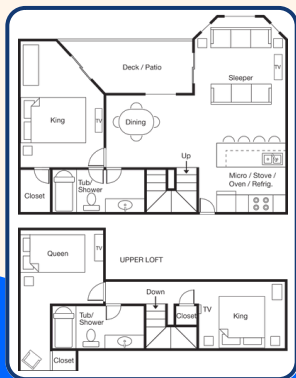

Sleeps up to 6

3 BED: QUEEN LOFT/QUEEN/QUEEN 2 BATH*

- Queen Bed in Loft
- 2 Queen Beds in Private Bedrooms
- 2 Full Baths
- Queen Sofa Sleeper
- Table & Chair Dining

Sleeps up to 8

3 BED: KING LOFT/QUEEN ALCOVE/KING 2 BATH

- King Bed in Loft
- Queen Bed in Semi-Private Alcove in Loft
- King Bed in Private Bedroom
- 2 Full Baths
- Queen Sofa Sleeper
- Table & Chair Dining

Sleeps up to 8

Loft Lower Level: Similar to the King Private/Queen Private. (Partial view shown to left.)