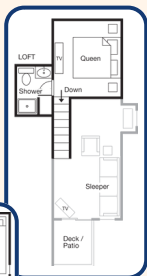

3 BED: QUEEN LOFT/QUEEN/QUEEN 2 BATH*

- Queen Bed in Loft
- 2 Queen Beds in Private Bedrooms
- 2 Full Baths
- Queen Sofa Sleeper
- Table & Chair Dining

Sleeps up to 8